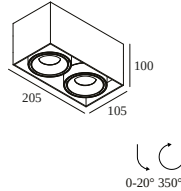

MINIGRID ON 250 92733 DIM8

100045 9228 B-B

AVAILABLE IN

BLACK-BLACK 100045 9228 B-B

BLACK-WHITE 100045 9228 B-W

WHITE-BLACK 100045 9228 W-B

WHITE-WHITE 100045 9228 W-W

 [View on website](#)

General info

LOCATION	indoor
INSTALLATION	Ceiling Surface mounted
INGRESS PROTECTION	IP20
WEIGHT (KG)	1.8
ADJUSTABILITY	0° to 20° swiveling, 350° rotatable
INFORMATION	2 x REFLECTOR FL-33° INCL.DIMMABLE LED POWER SUPPLY 500mA-DC

300 90 004 ED8 WIRELESS CONTROL DIM8

Dimtype: WDL = wireless dimmable

Cutout dimension (mm): 40

Notes: