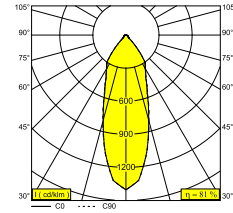

MINIGRID ON 250 92733 DIM8

100045 9228 B-B

AVAILABLE IN

BLACK-BLACK 100045 9228 B-B

BLACK-WHITE 100045 9228 B-W

WHITE-BLACK 100045 9228 W-B

WHITE-WHITE 100045 9228 W-W

 [View on website](#)

General info

LOCATION	indoor
INSTALLATION	Ceiling Surface mounted
INGRESS PROTECTION	IP20
WEIGHT (KG)	1.8
ADJUSTABILITY	0° to 20° swiveling, 350° rotatable
INFORMATION	2 x REFLECTOR FL-33° INCL.DIMMABLE LED POWER SUPPLY 500mA-DC

Electrical info

ELECTRICAL	220-240V / 50-60Hz
CLASS	II
POWER SUPPLY	YES
DIM TYPE	mains (phase cut-off)
ENERGY CLASS	E

Lightsource info

LIGHTSOURCE NAME	LED
LIGHTSOURCE	2 x (LED array 8,6W / CRI>90 (R9: 60) / 2700K / 1041lm)
TM-30 VALUES	rf: 89 / Rg: 100
SDCM	SDCM1
RISKGROUP	RG1
LM80	L90B10 > 50000
BEAMANGLE	33°
LED TECHNICS (LIGHT SOURCE)	2082lm // 17,2W // 121lm/W
LED TECHNICS (LUMINAIRE)	1695lm // 19,8W // 86lm/W